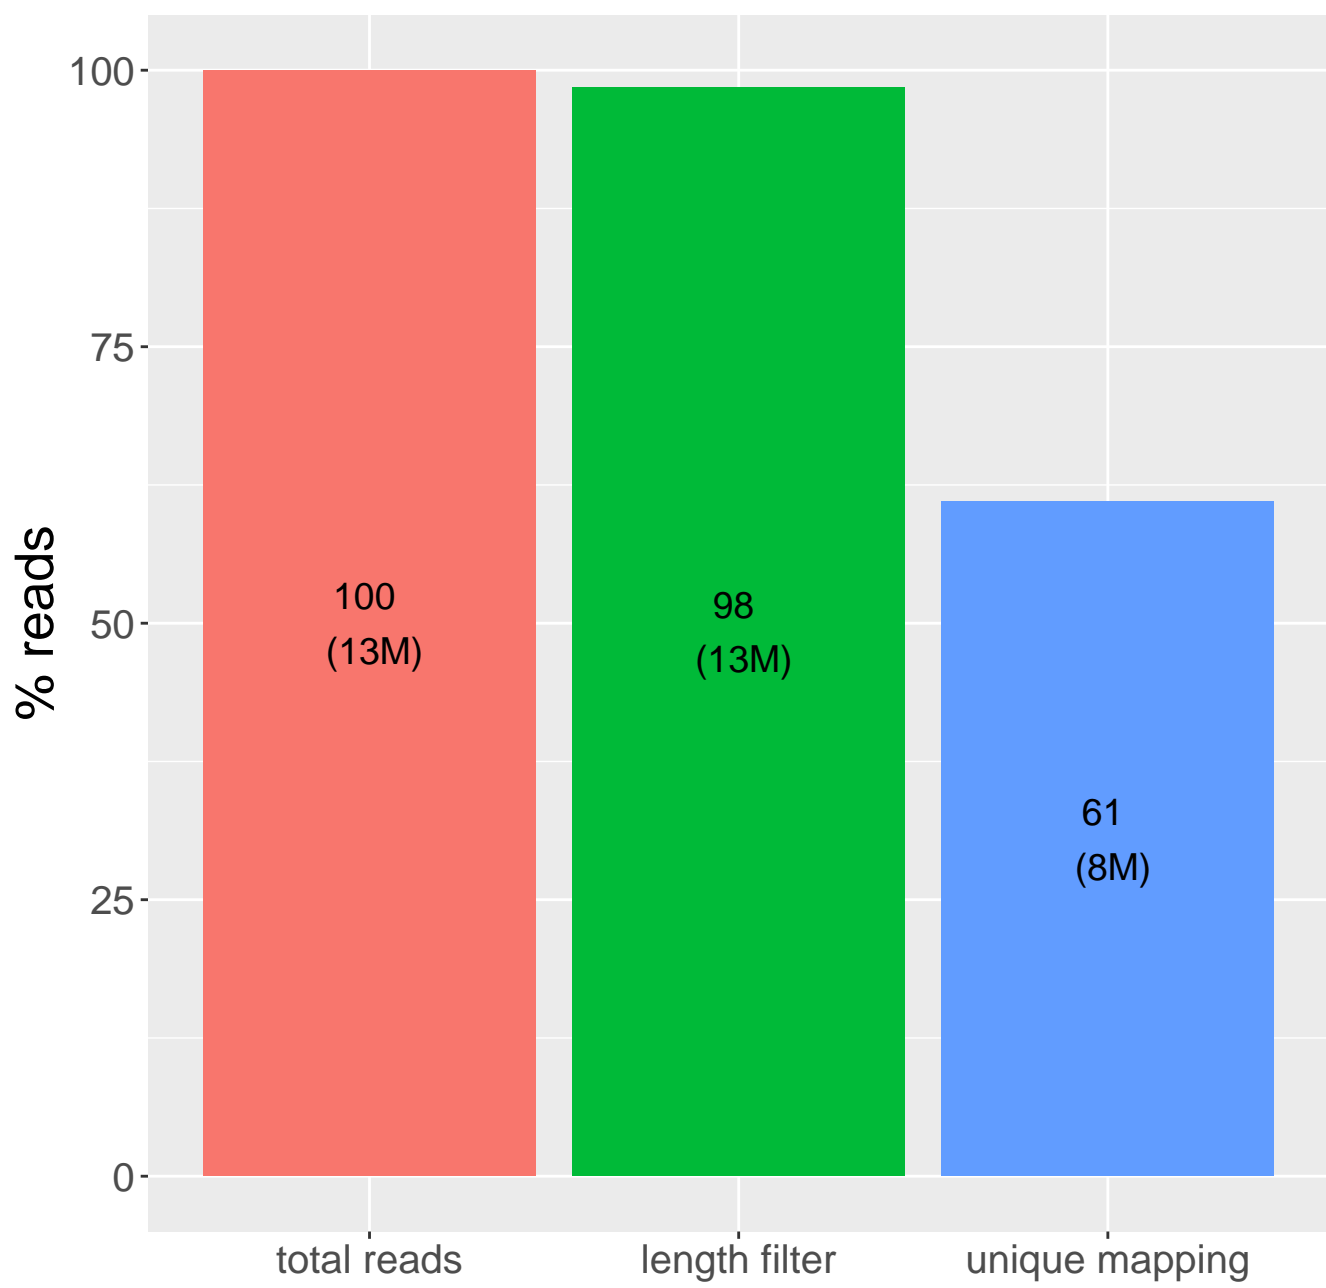

Retained reads

Length filtering

Mapping reads

Read distribution