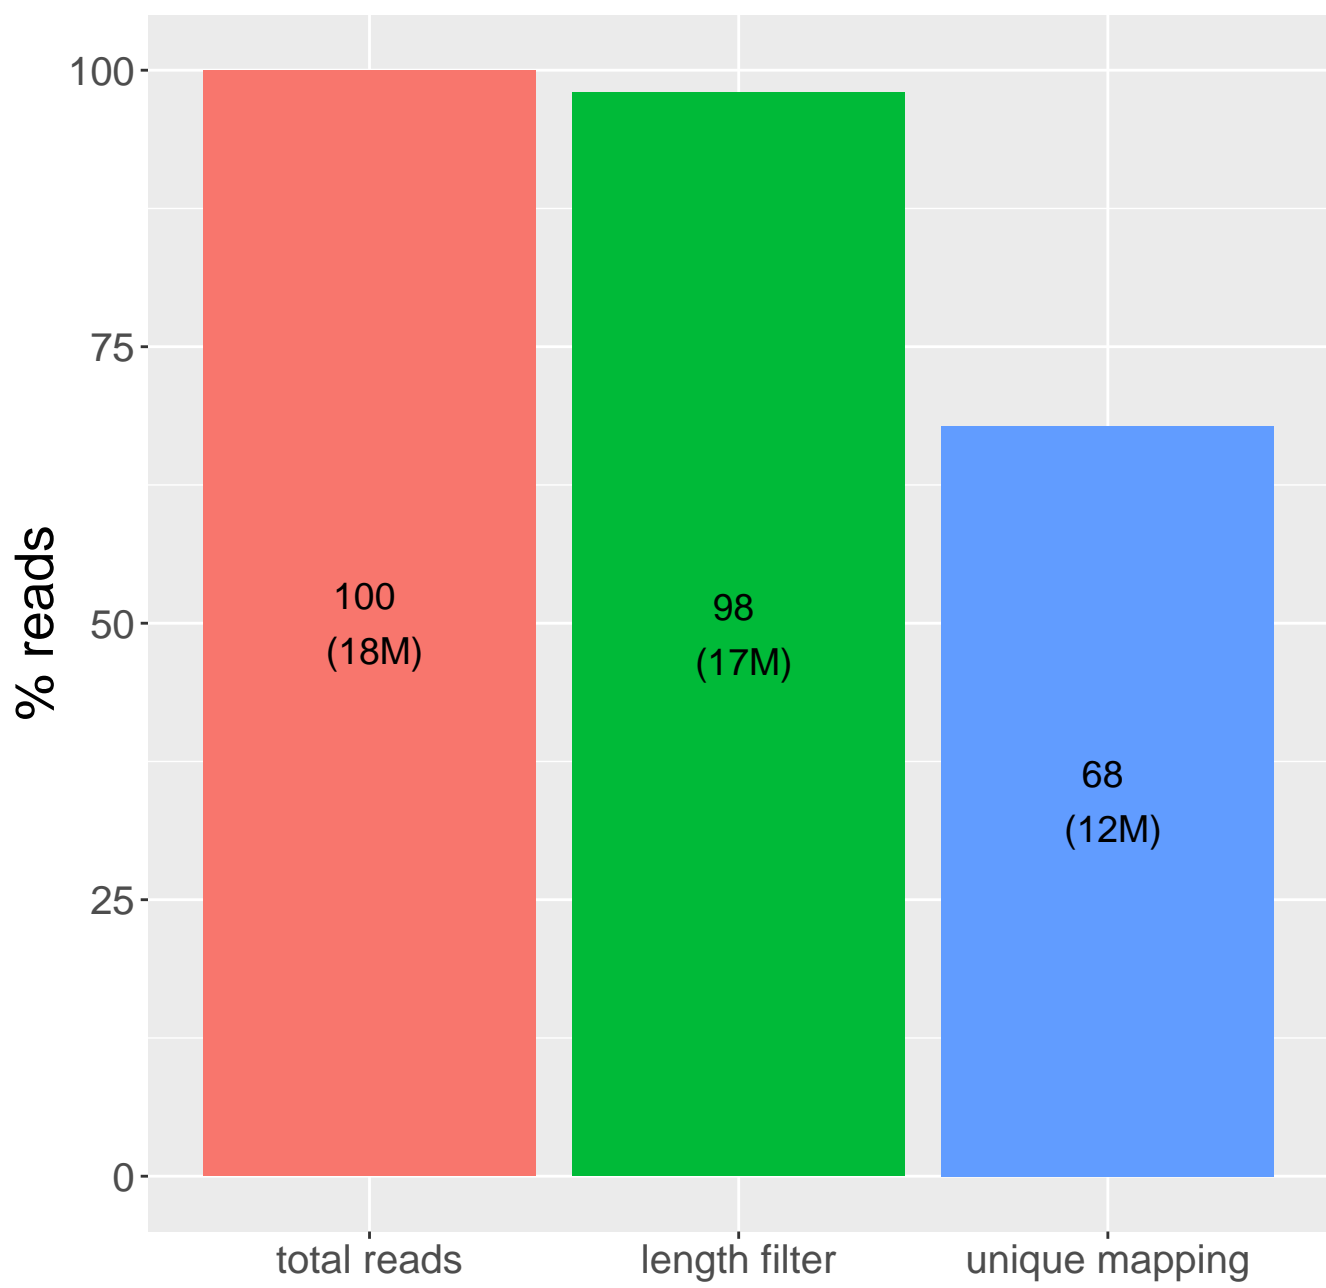

Retained reads

Length filtering

Mapping reads

Read distribution