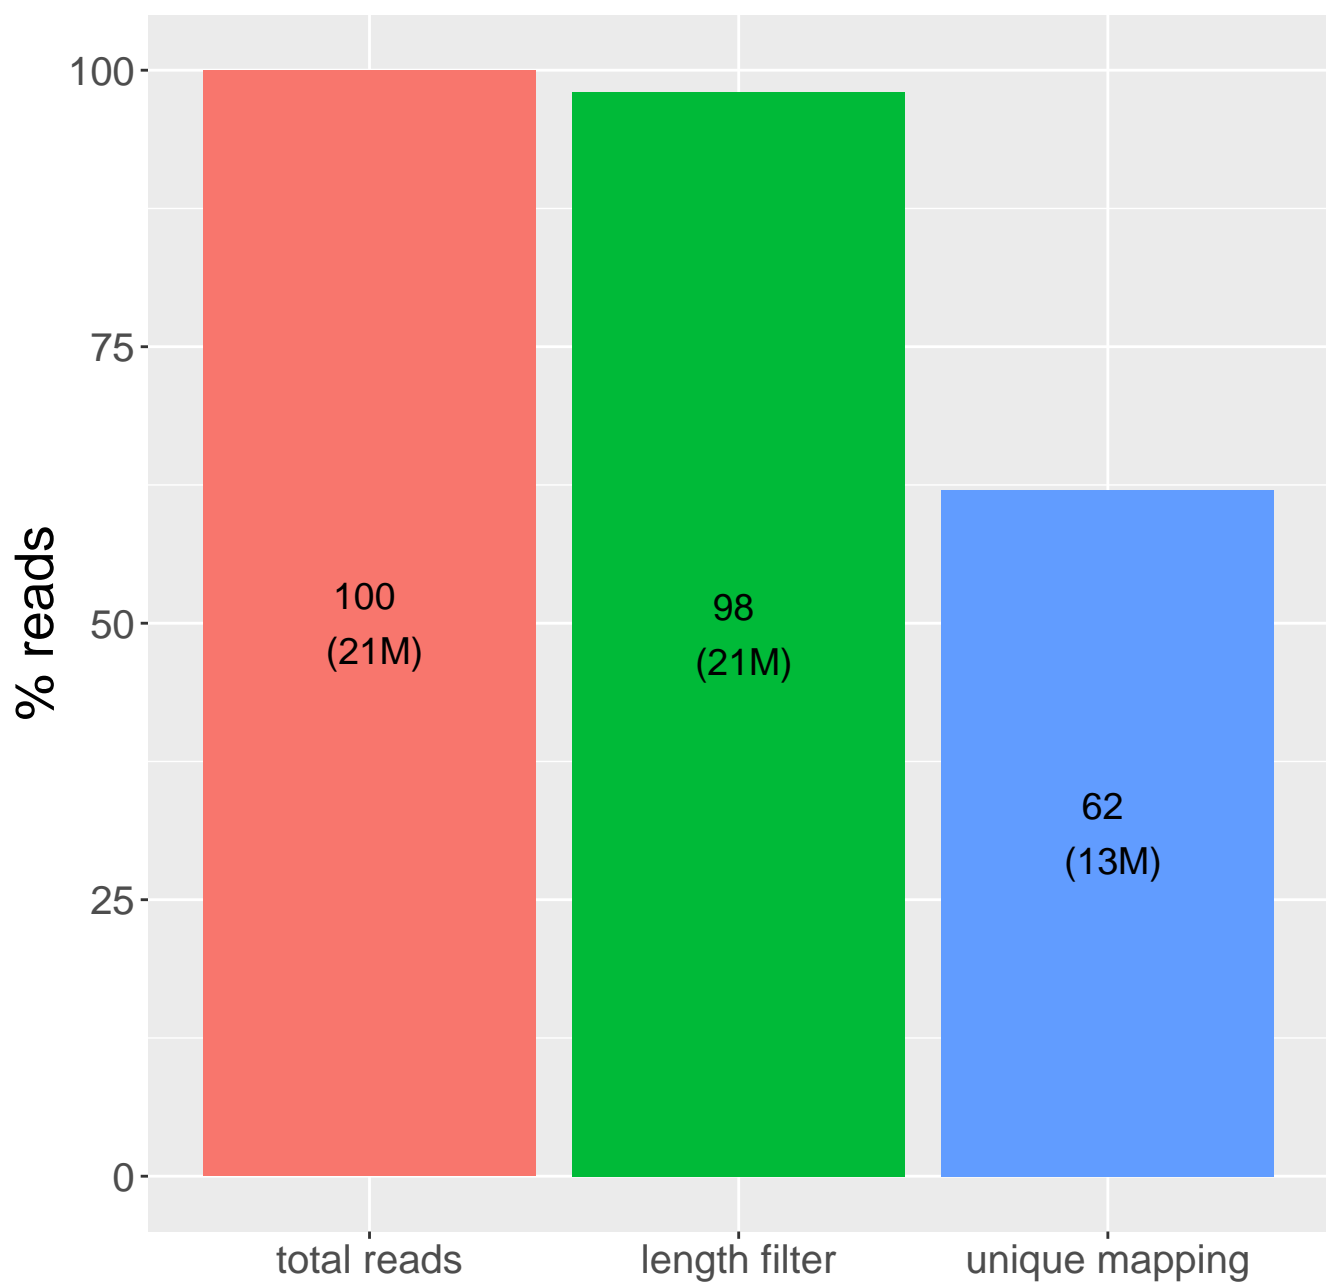

Retained reads

Length filtering

Mapping reads

Read distribution