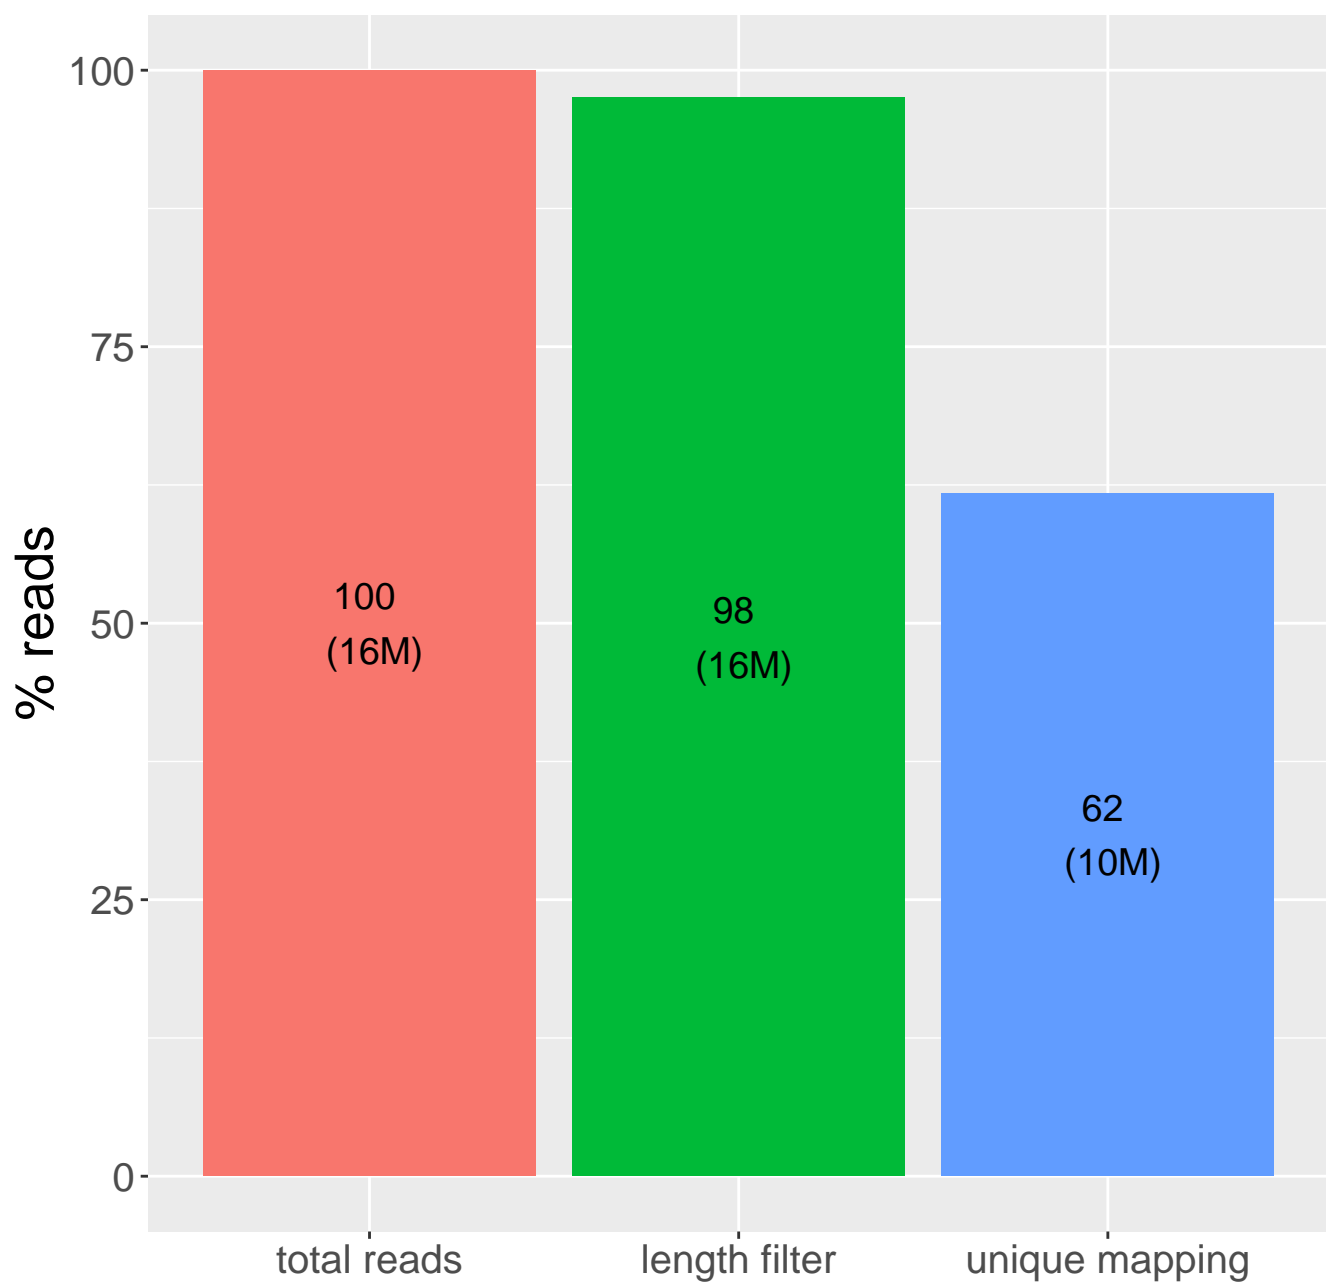

Retained reads

Length filtering

Mapping reads

Read distribution