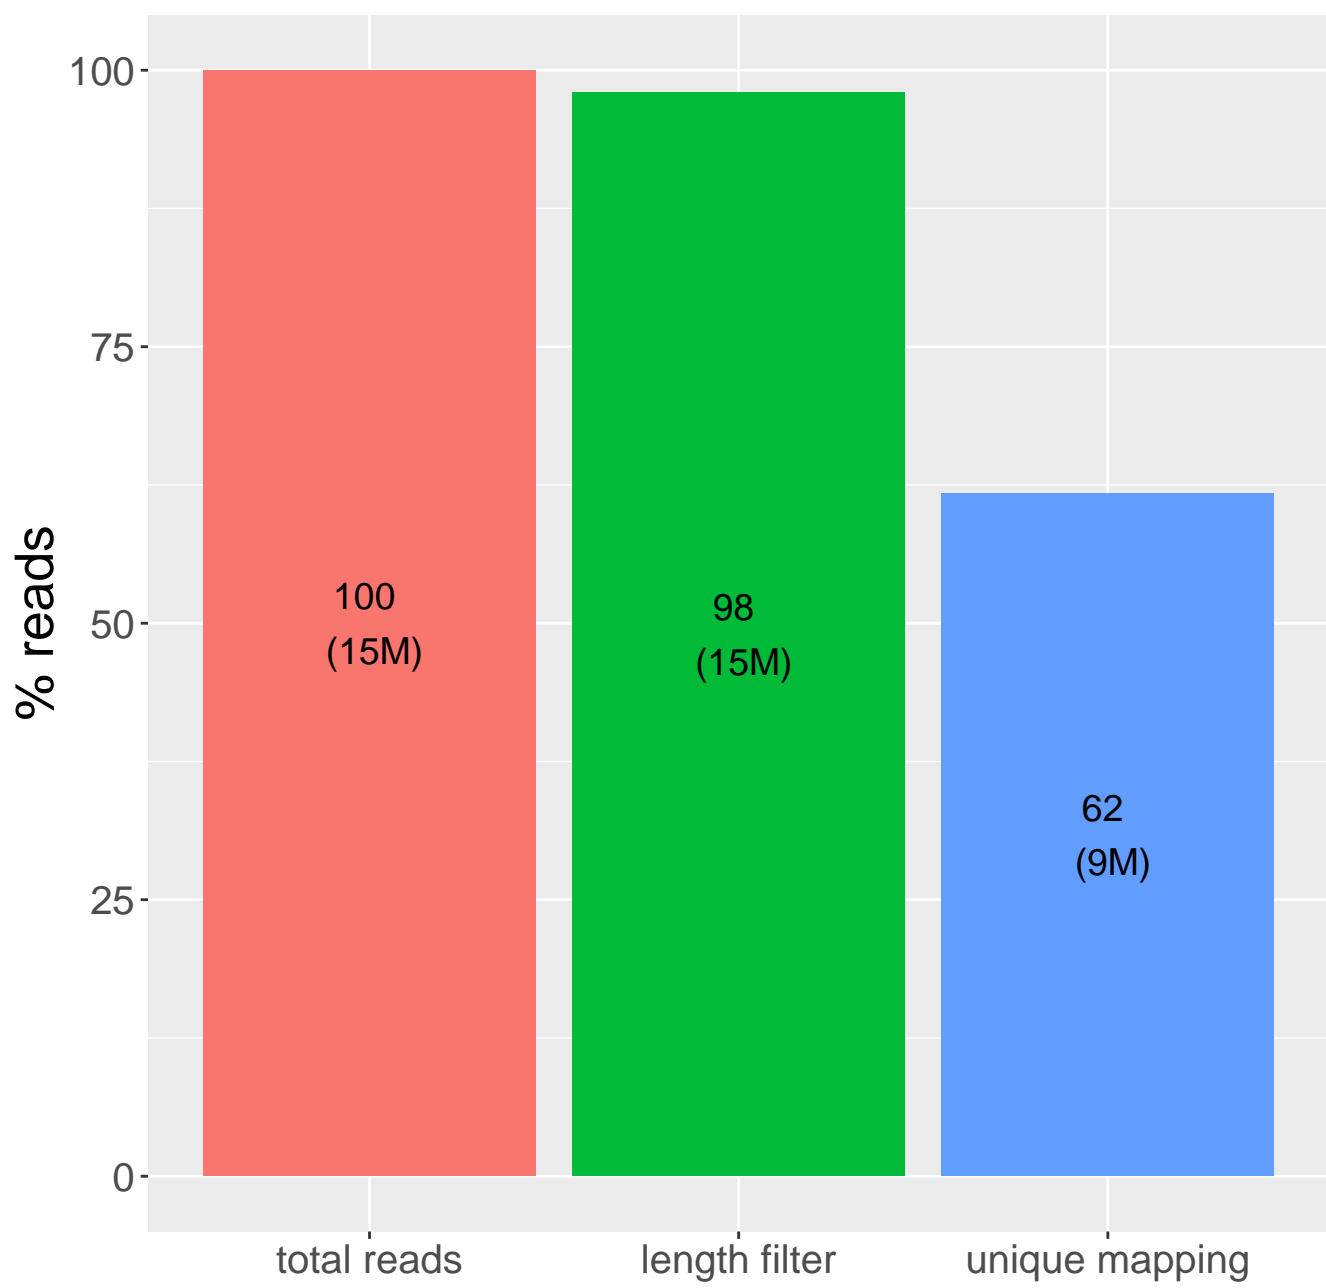

Retained reads

Length filtering

Mapping reads

Read distribution