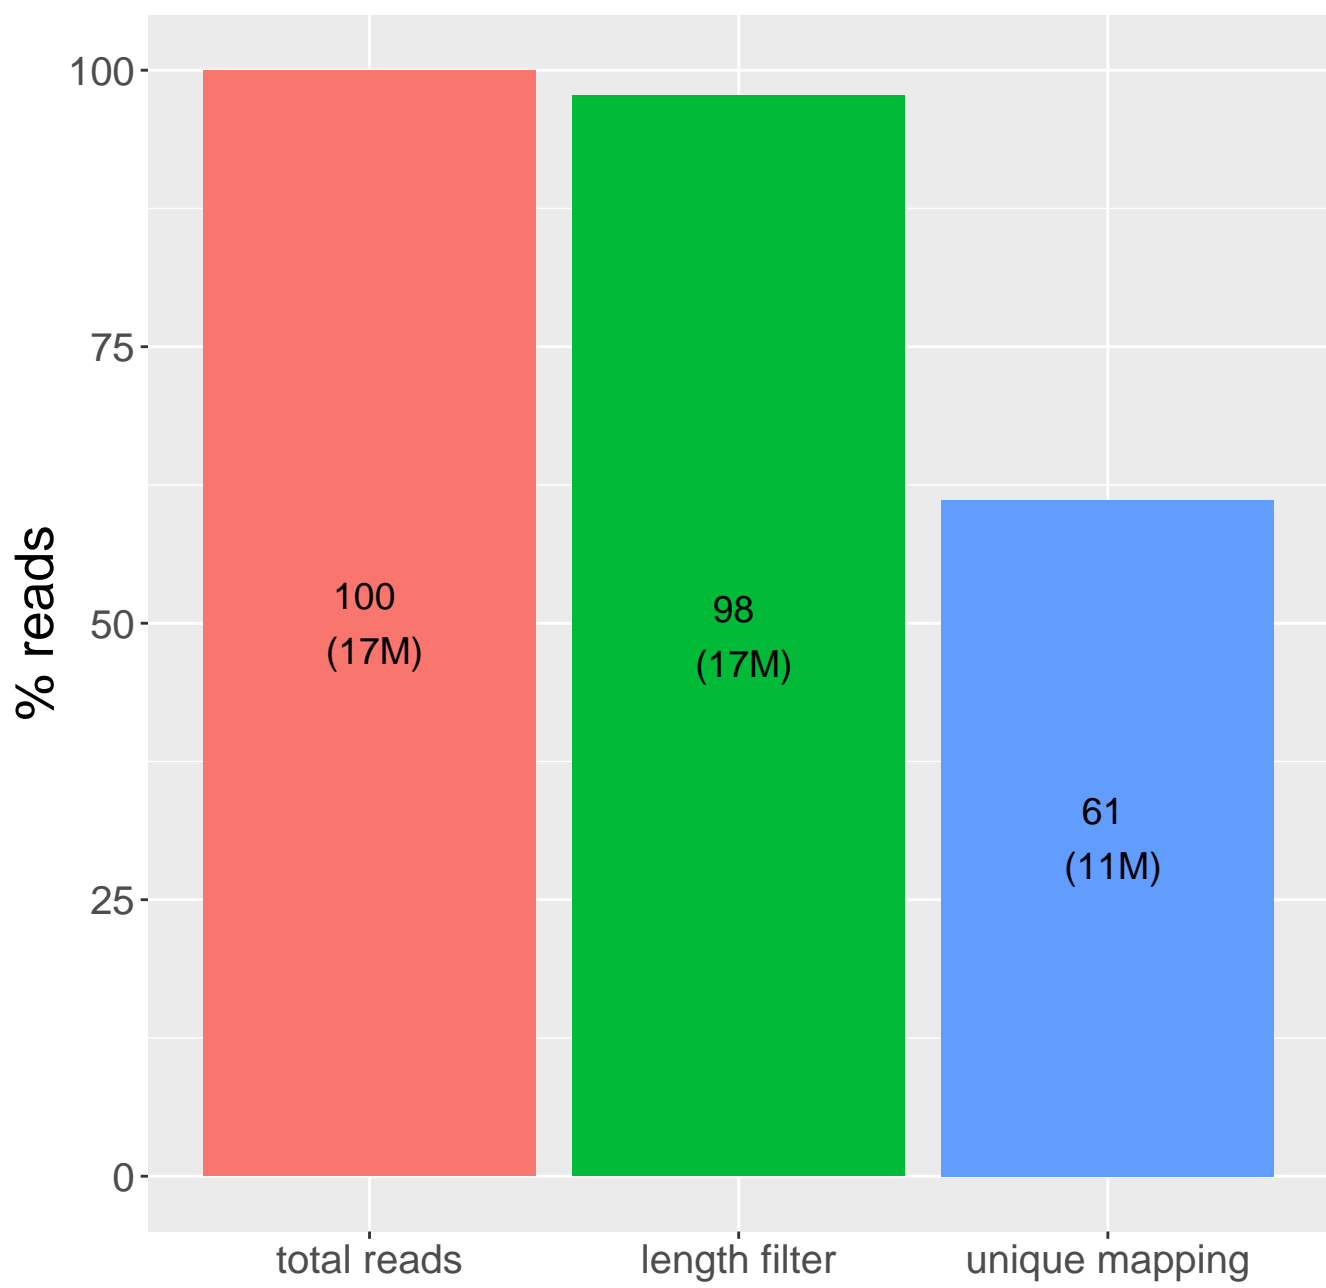

Retained reads

Length filtering

Mapping reads

Read distribution