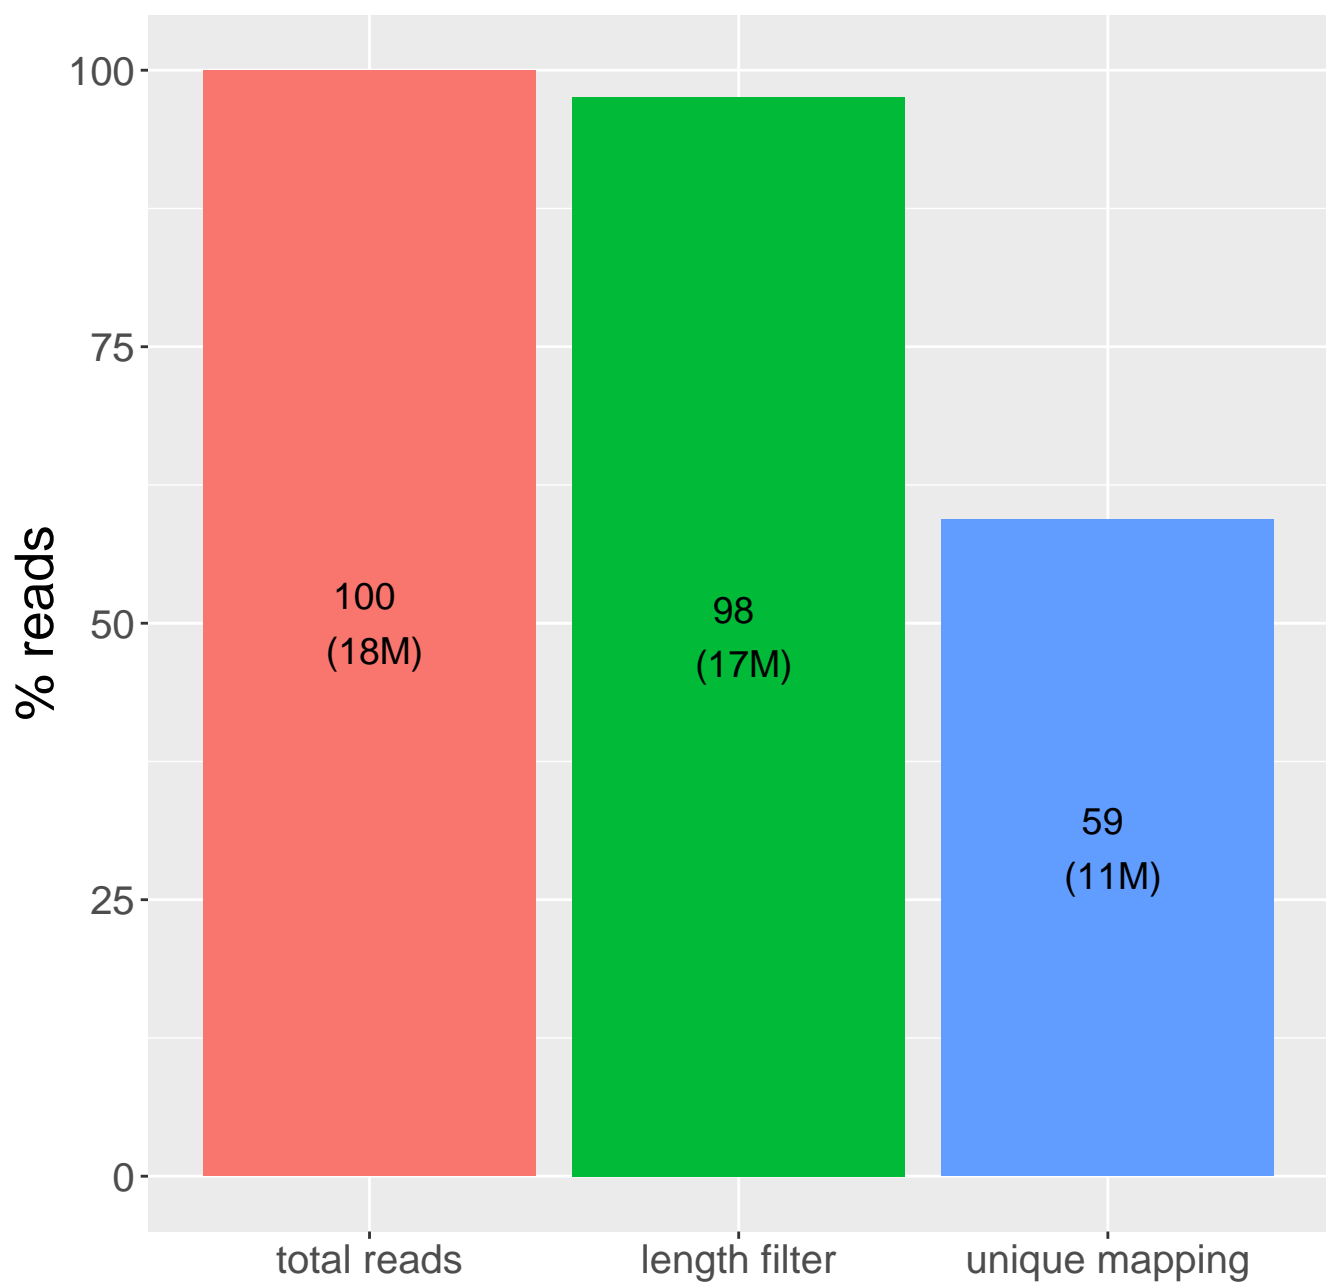

Retained reads

Length filtering

Mapping reads

Read distribution