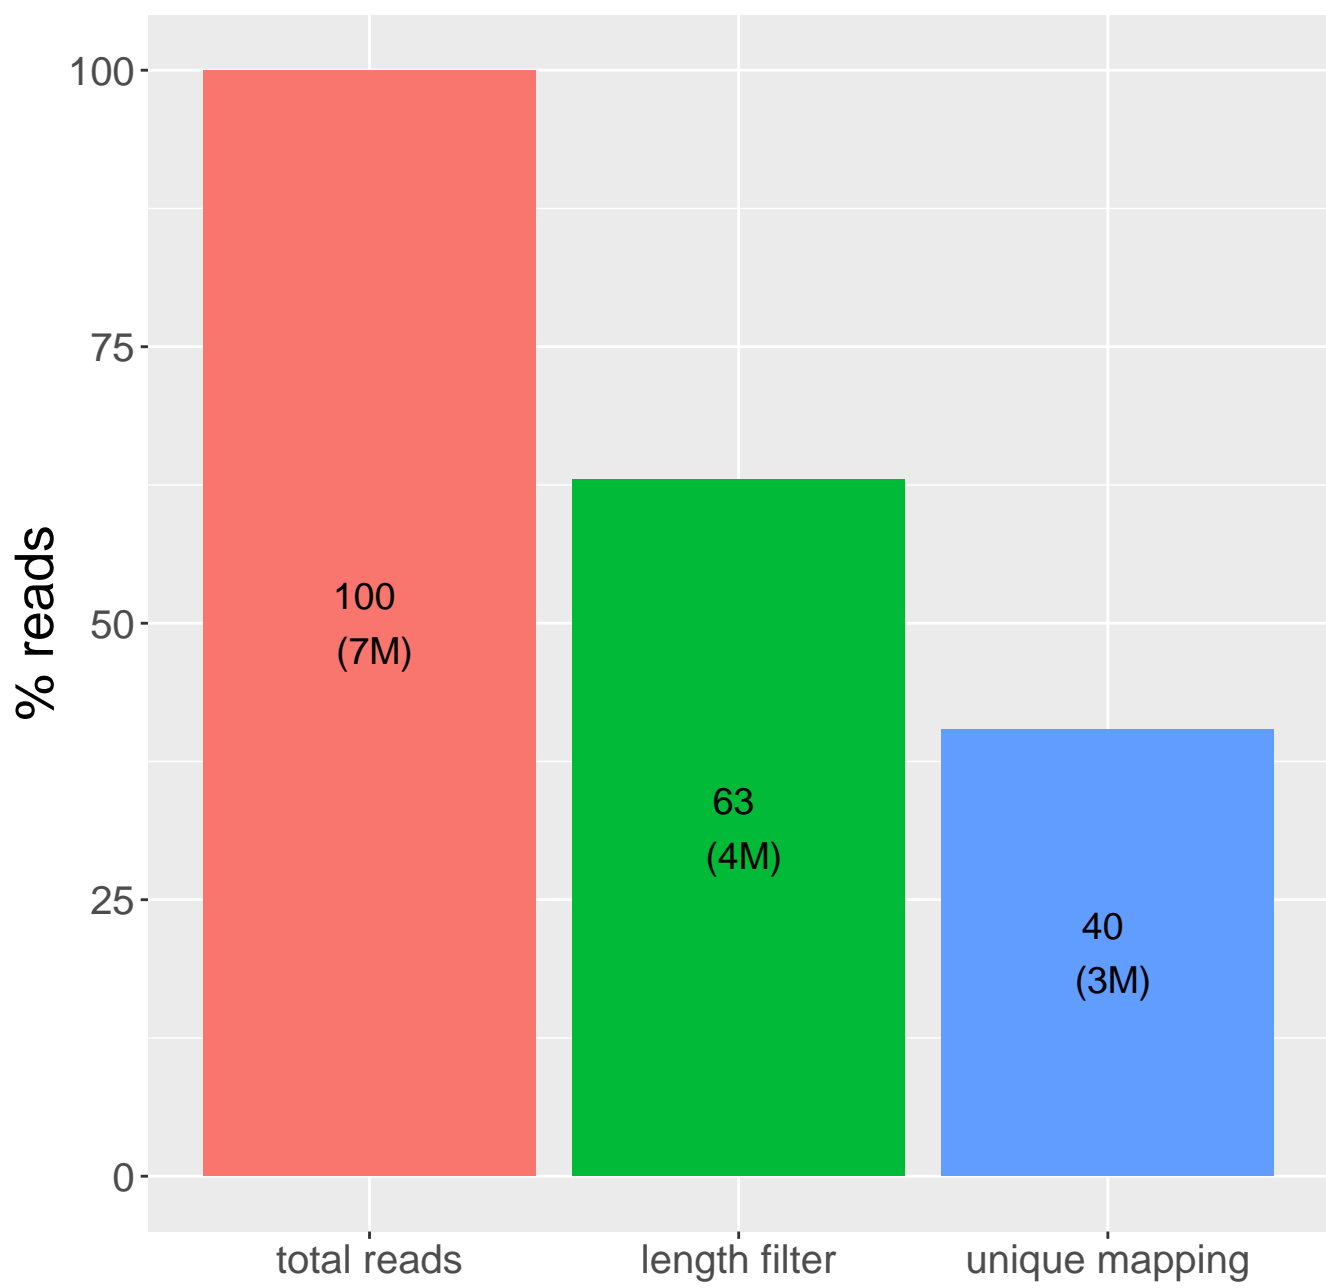

Retained reads

Length filtering

Mapping reads

Read distribution