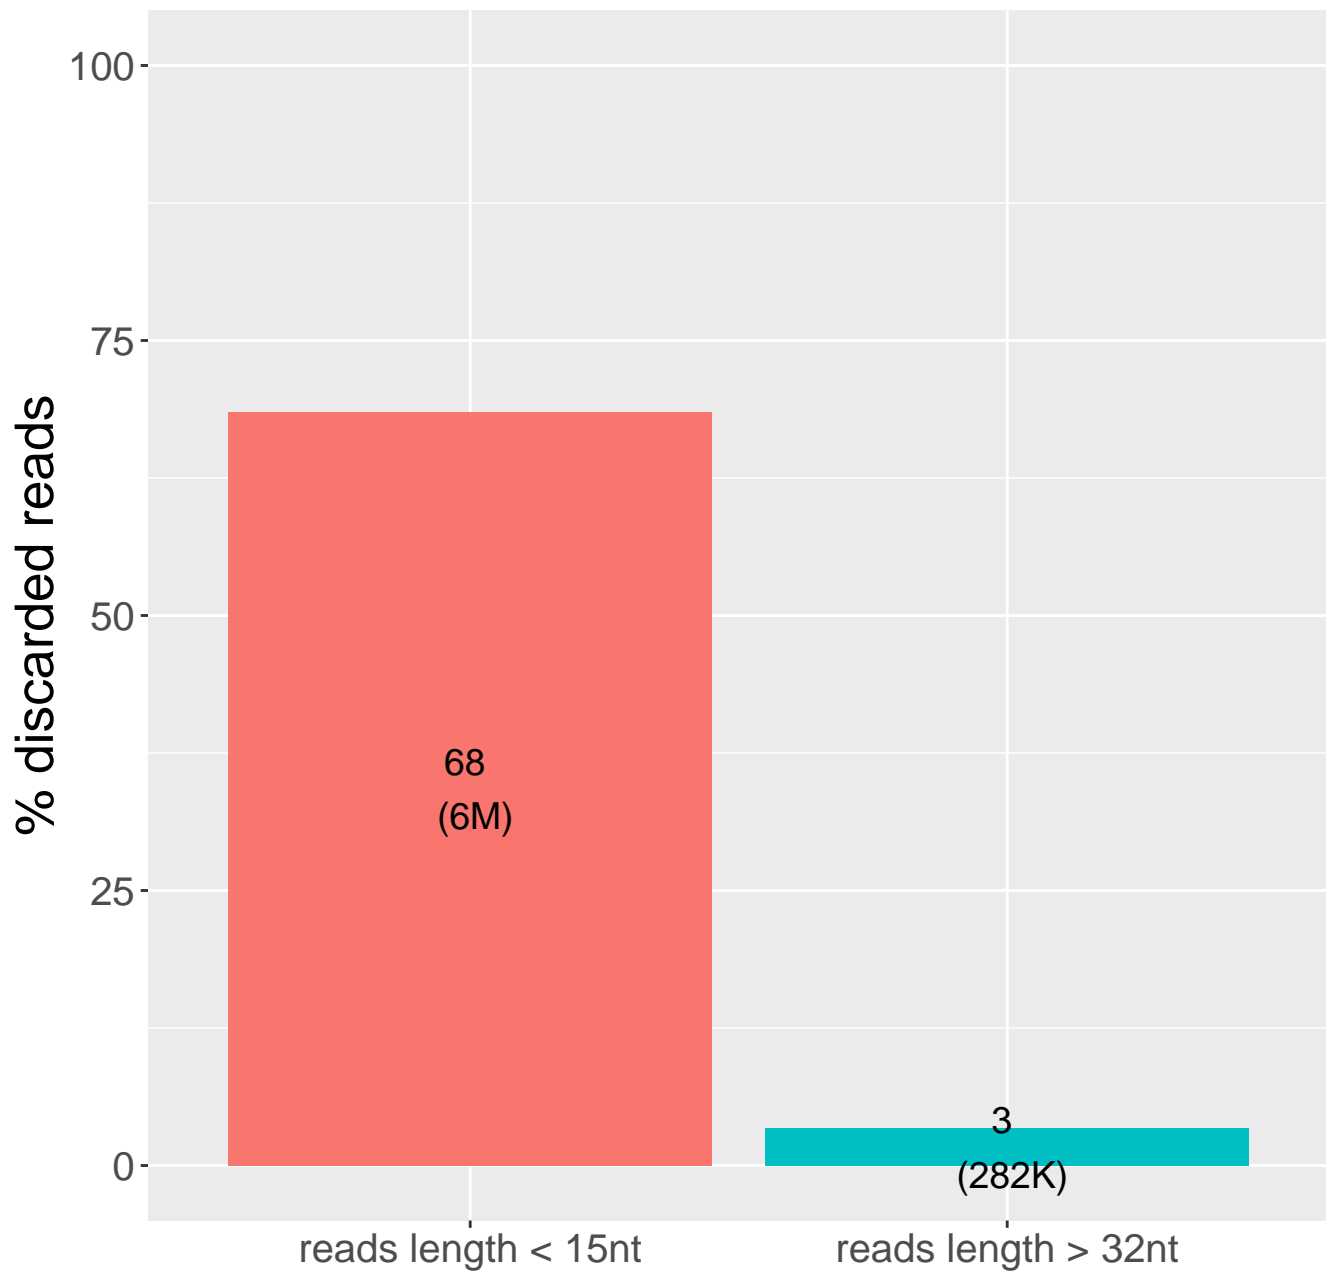

Retained reads

Length filtering

Mapping reads

Read distribution