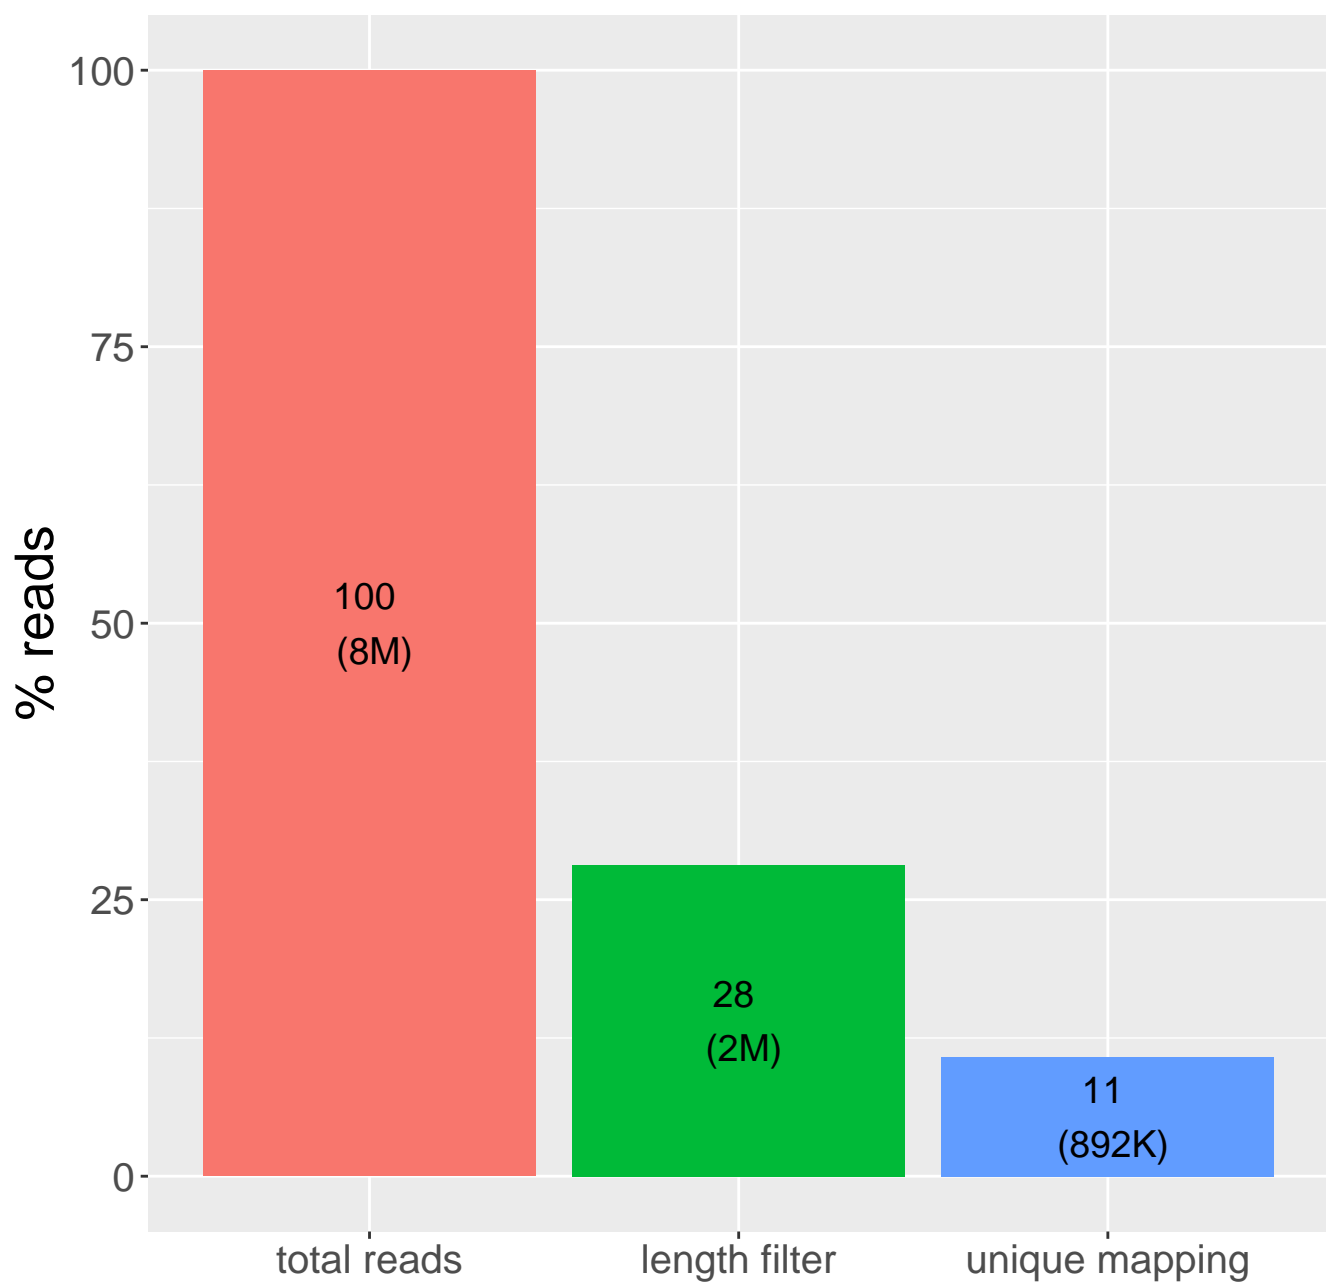

Retained reads

Length filtering

Mapping reads

Read distribution