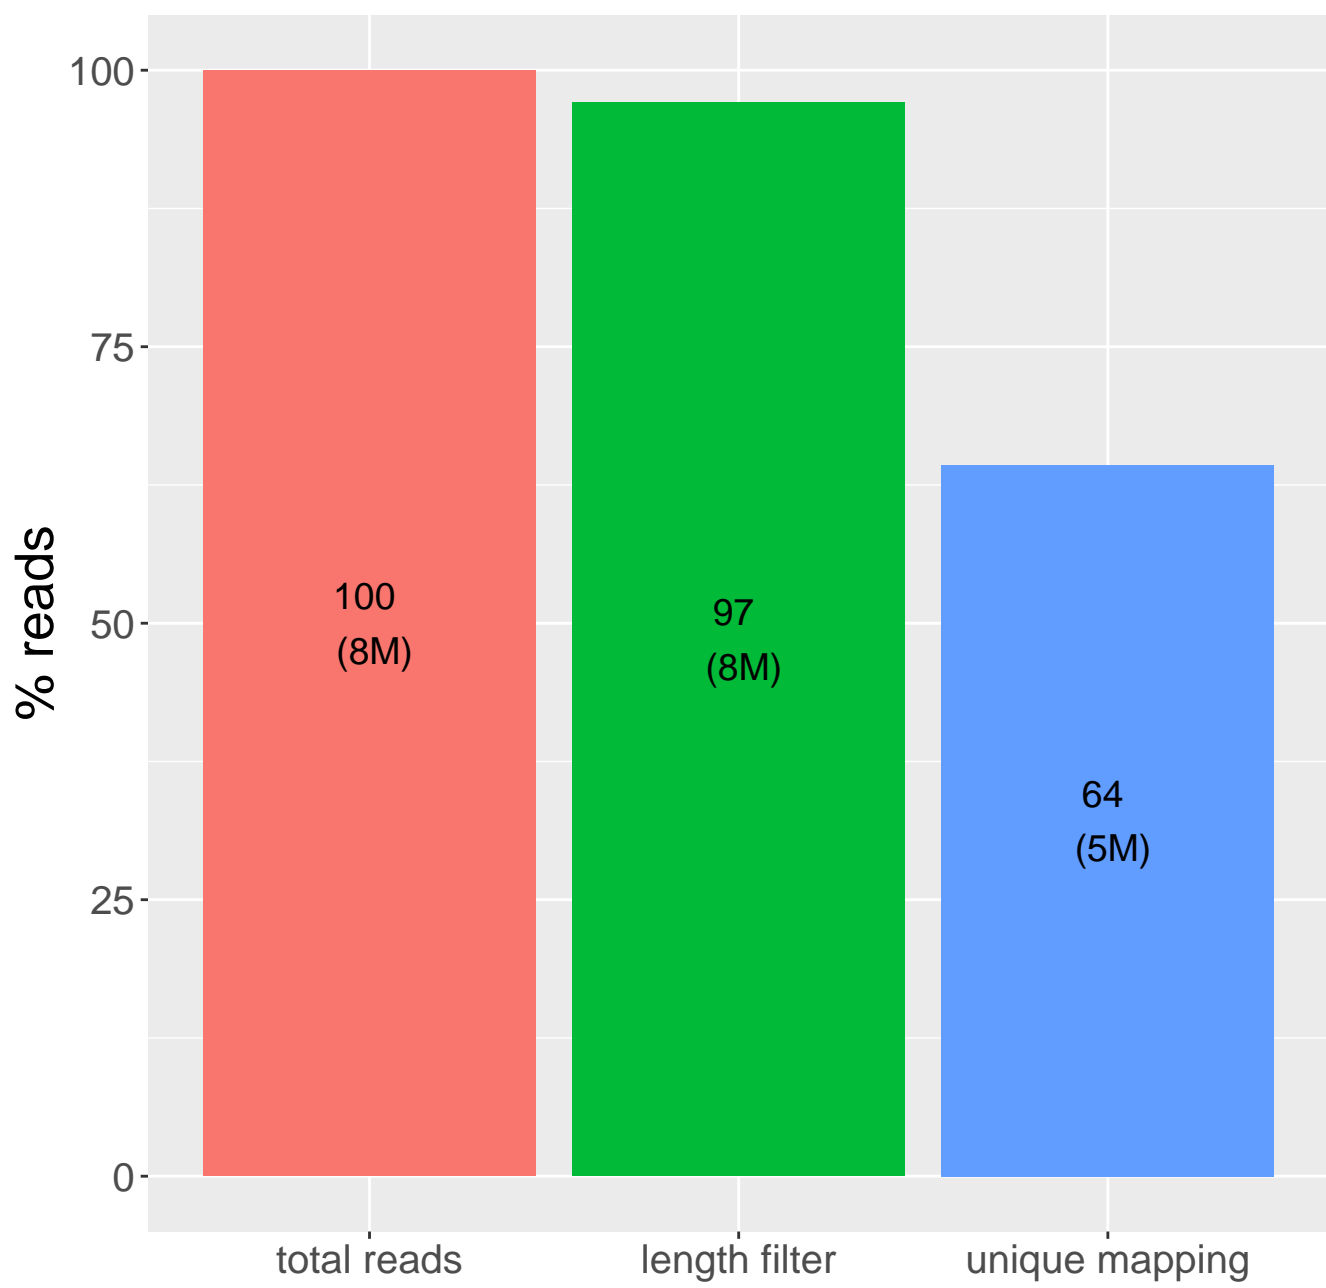

Retained reads

Length filtering

Mapping reads

Read distribution