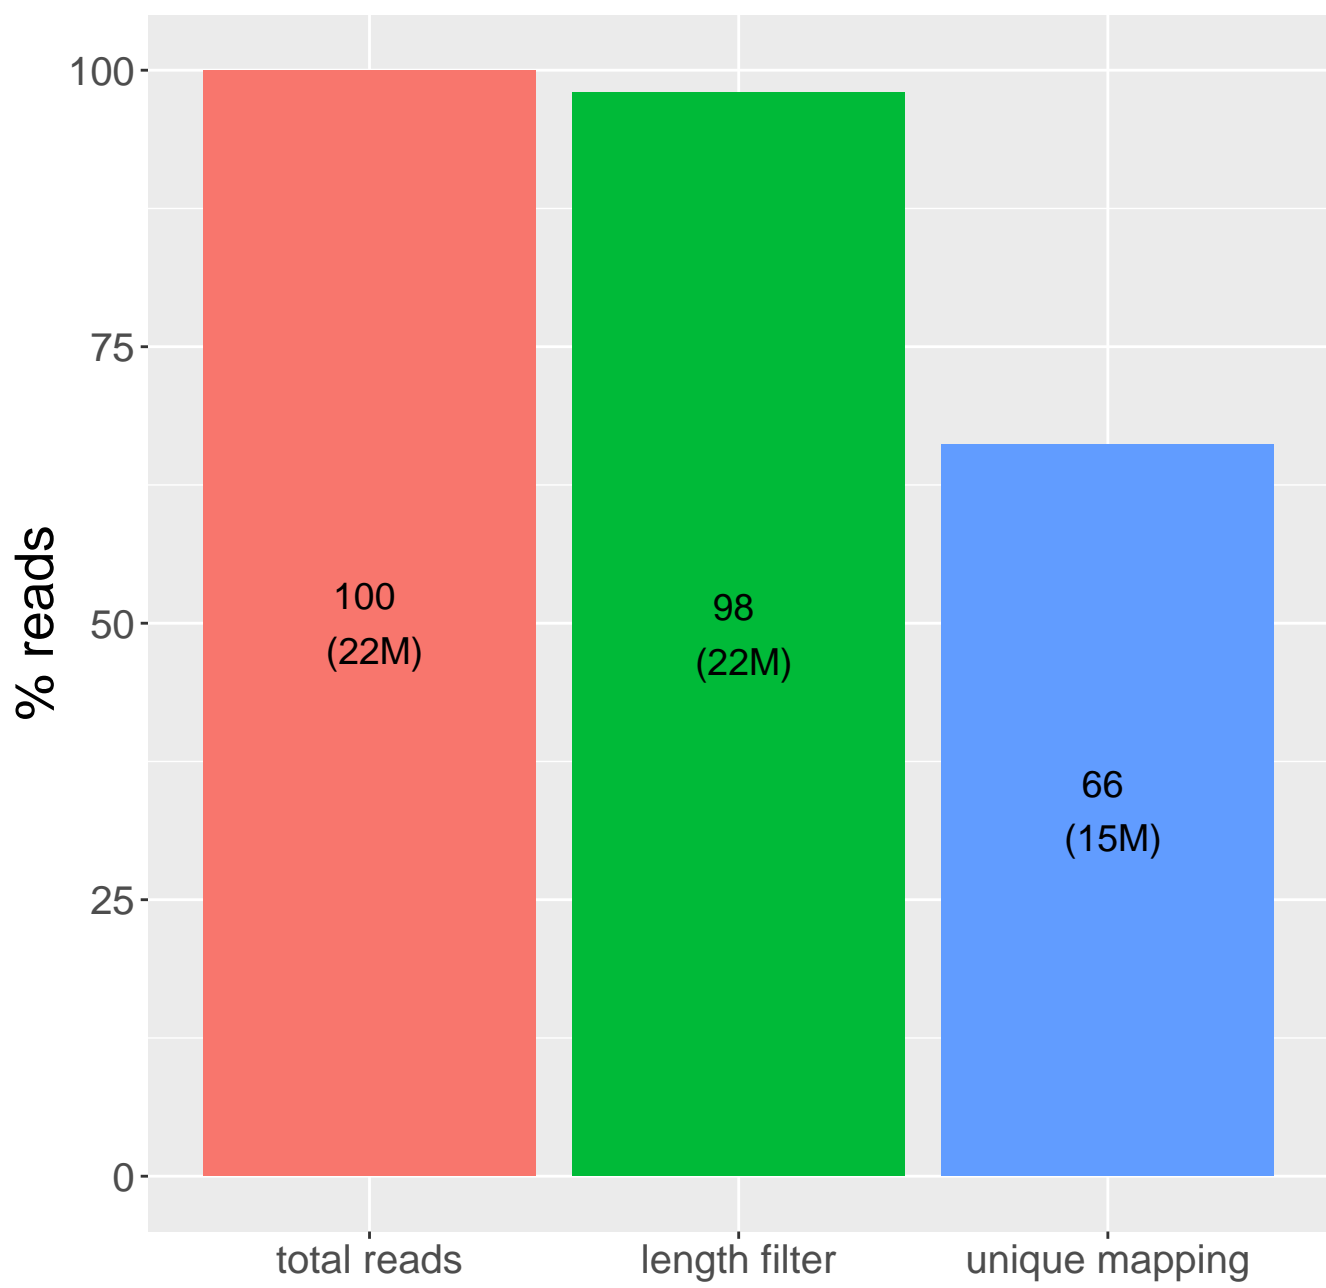

Retained reads

Length filtering

Mapping reads

Read distribution