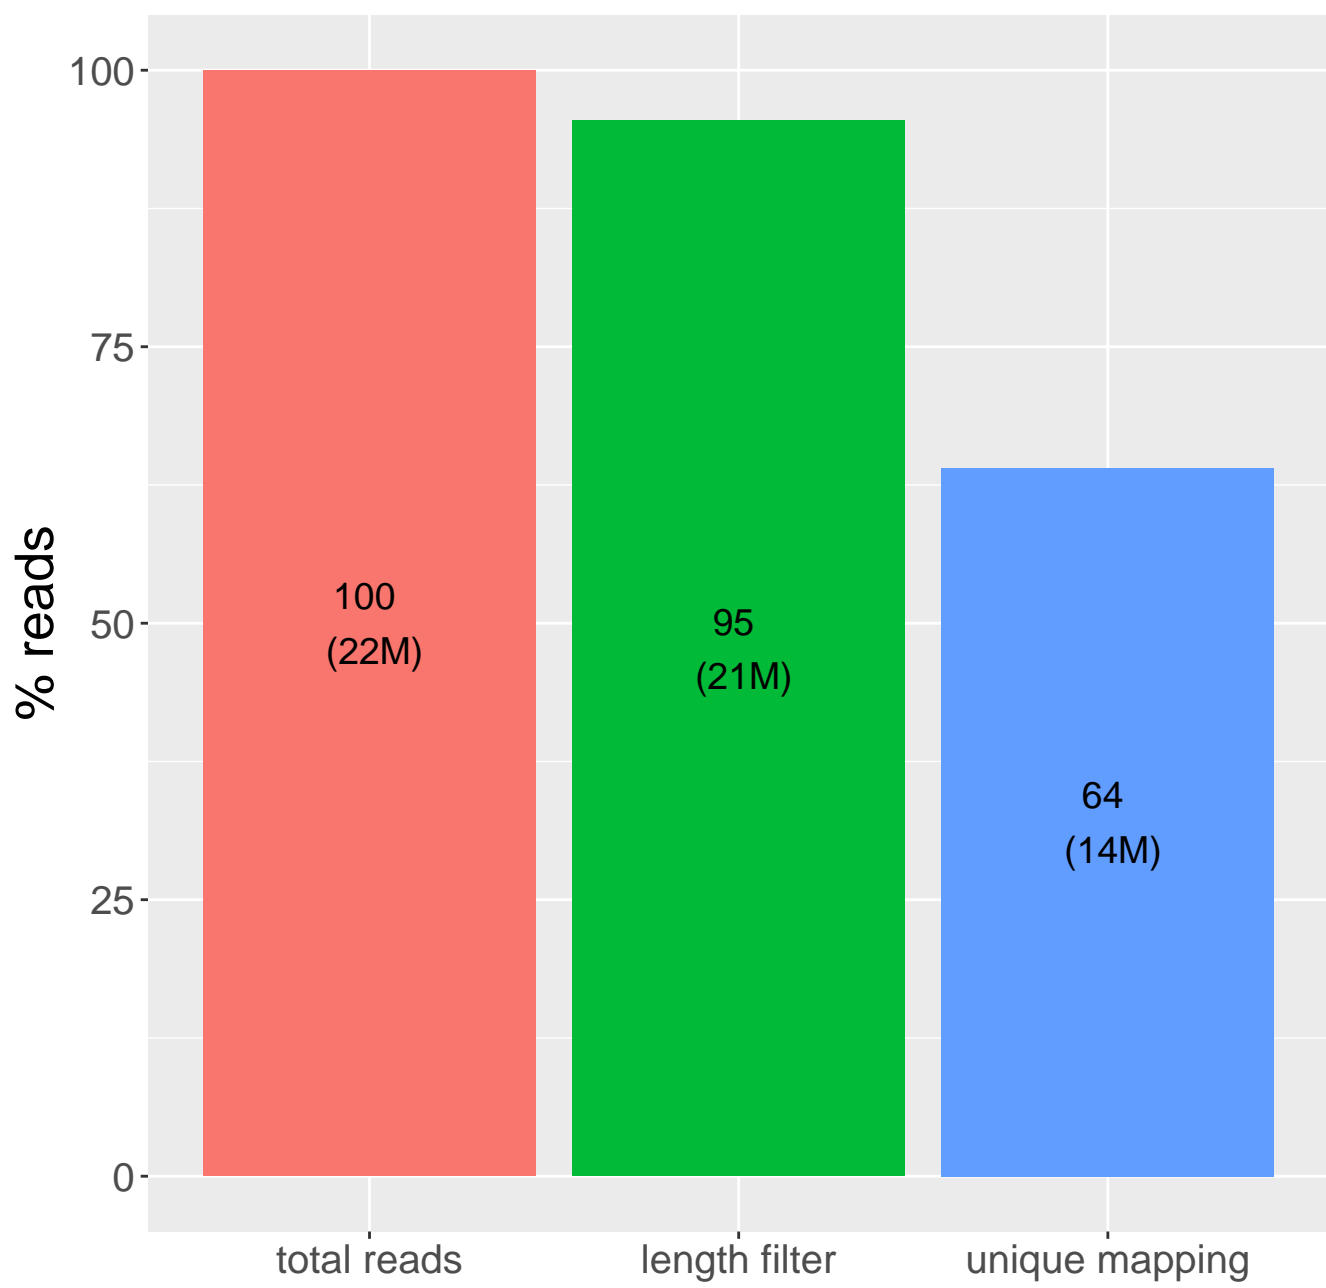

Retained reads

Length filtering

Mapping reads

Read distribution