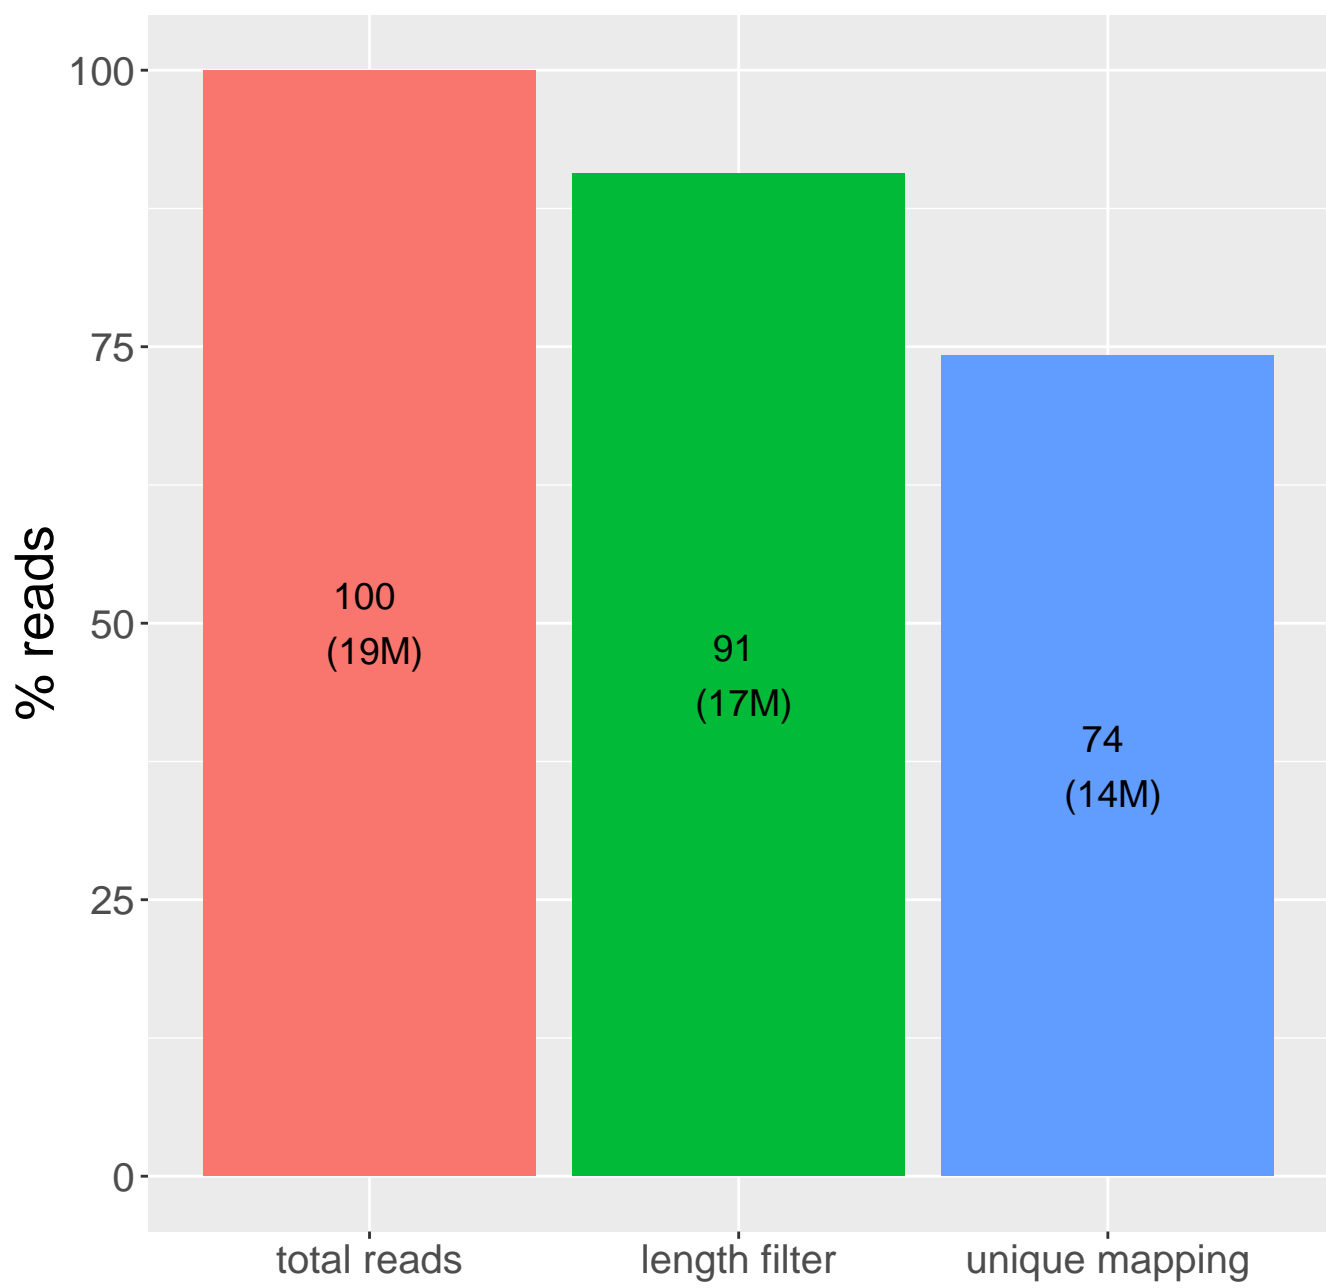

Retained reads

Length filtering

Mapping reads

Read distribution